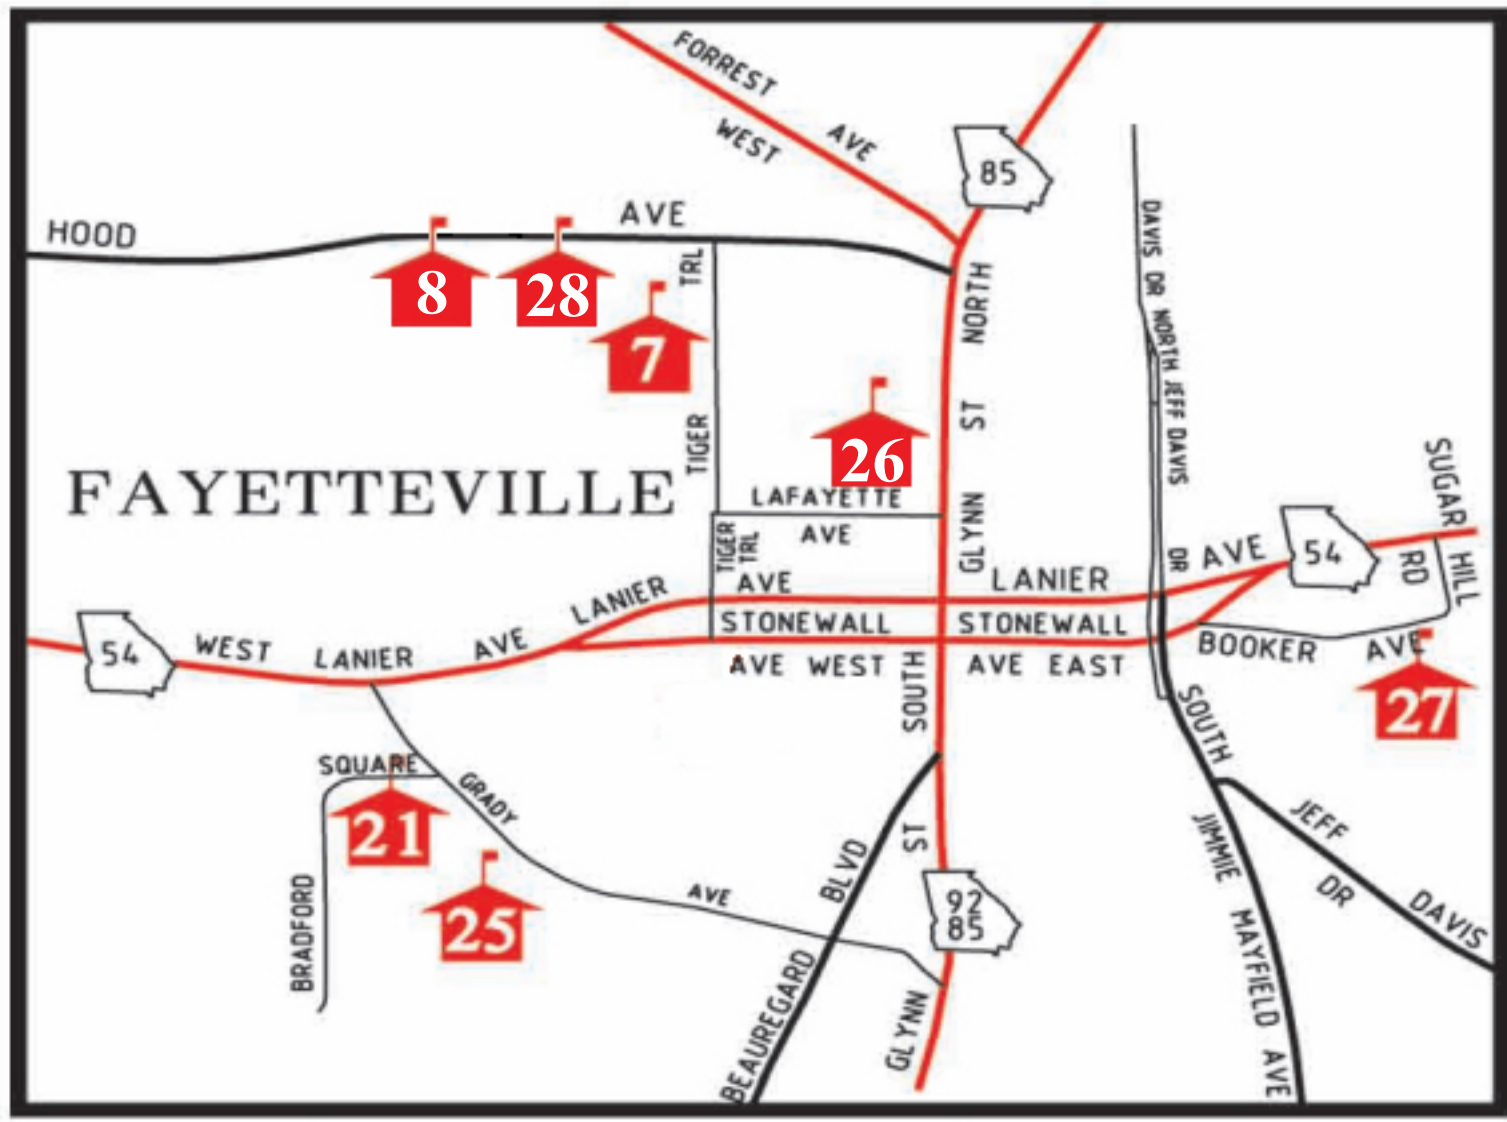

Fayette County Public Schools

205 LaFayette Avenue
Fayetteville GA 30214
770.460.3535 www.fcboe.org